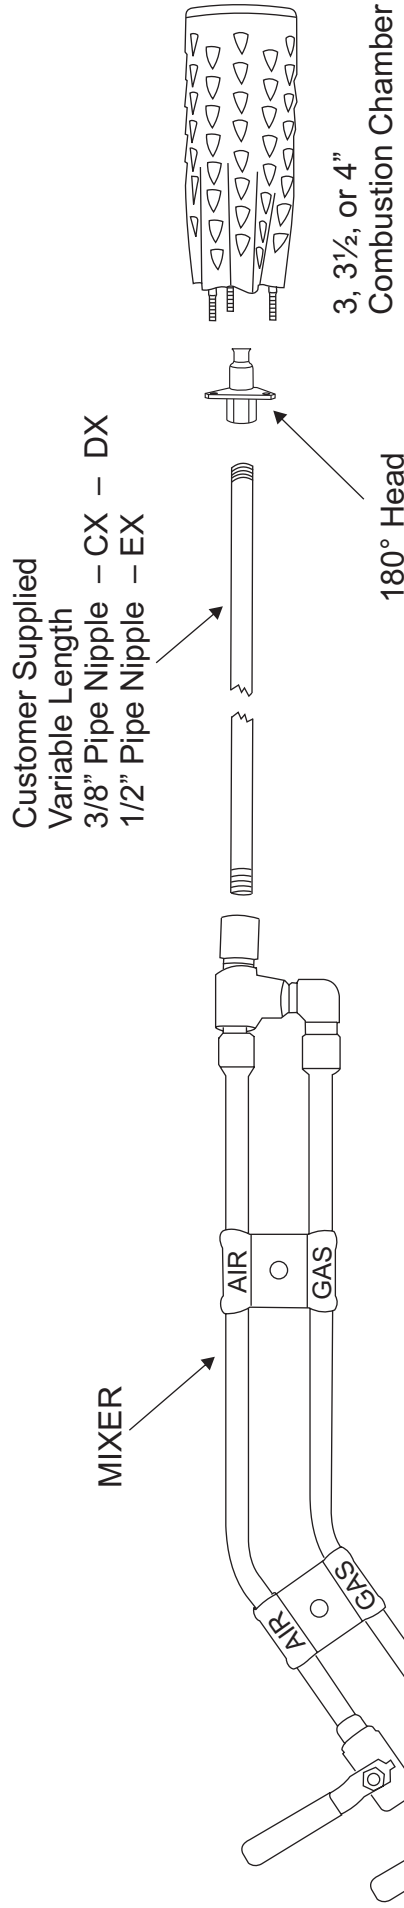

BELCHFIRE®

EXTENDER TORCH KIT ASSEMBLY MODELS CX - DX - EX

EXTENDER PARTS ORDERING INFORMATION

PART #	DESCRIPTION
BFCBD	Mixer CX - DX Body
BFEBD	Mixer EX Body
BF3F180	Head - 180° For 3" and 3 1/2" Chambers
BF4F180	Head - 180° For 4" Chamber
BF3CC	3" Combustion Chamber
BF35CC	3 1/2" Combustion Chamber
BF4CC	4" Combustion Chamber

BELCHFIRE® CORPORATION

4916 North 125th Street
Butler, WI 53007
(262) 783-1500 • Fax: 1-800-387-4491
www.belchfire.com