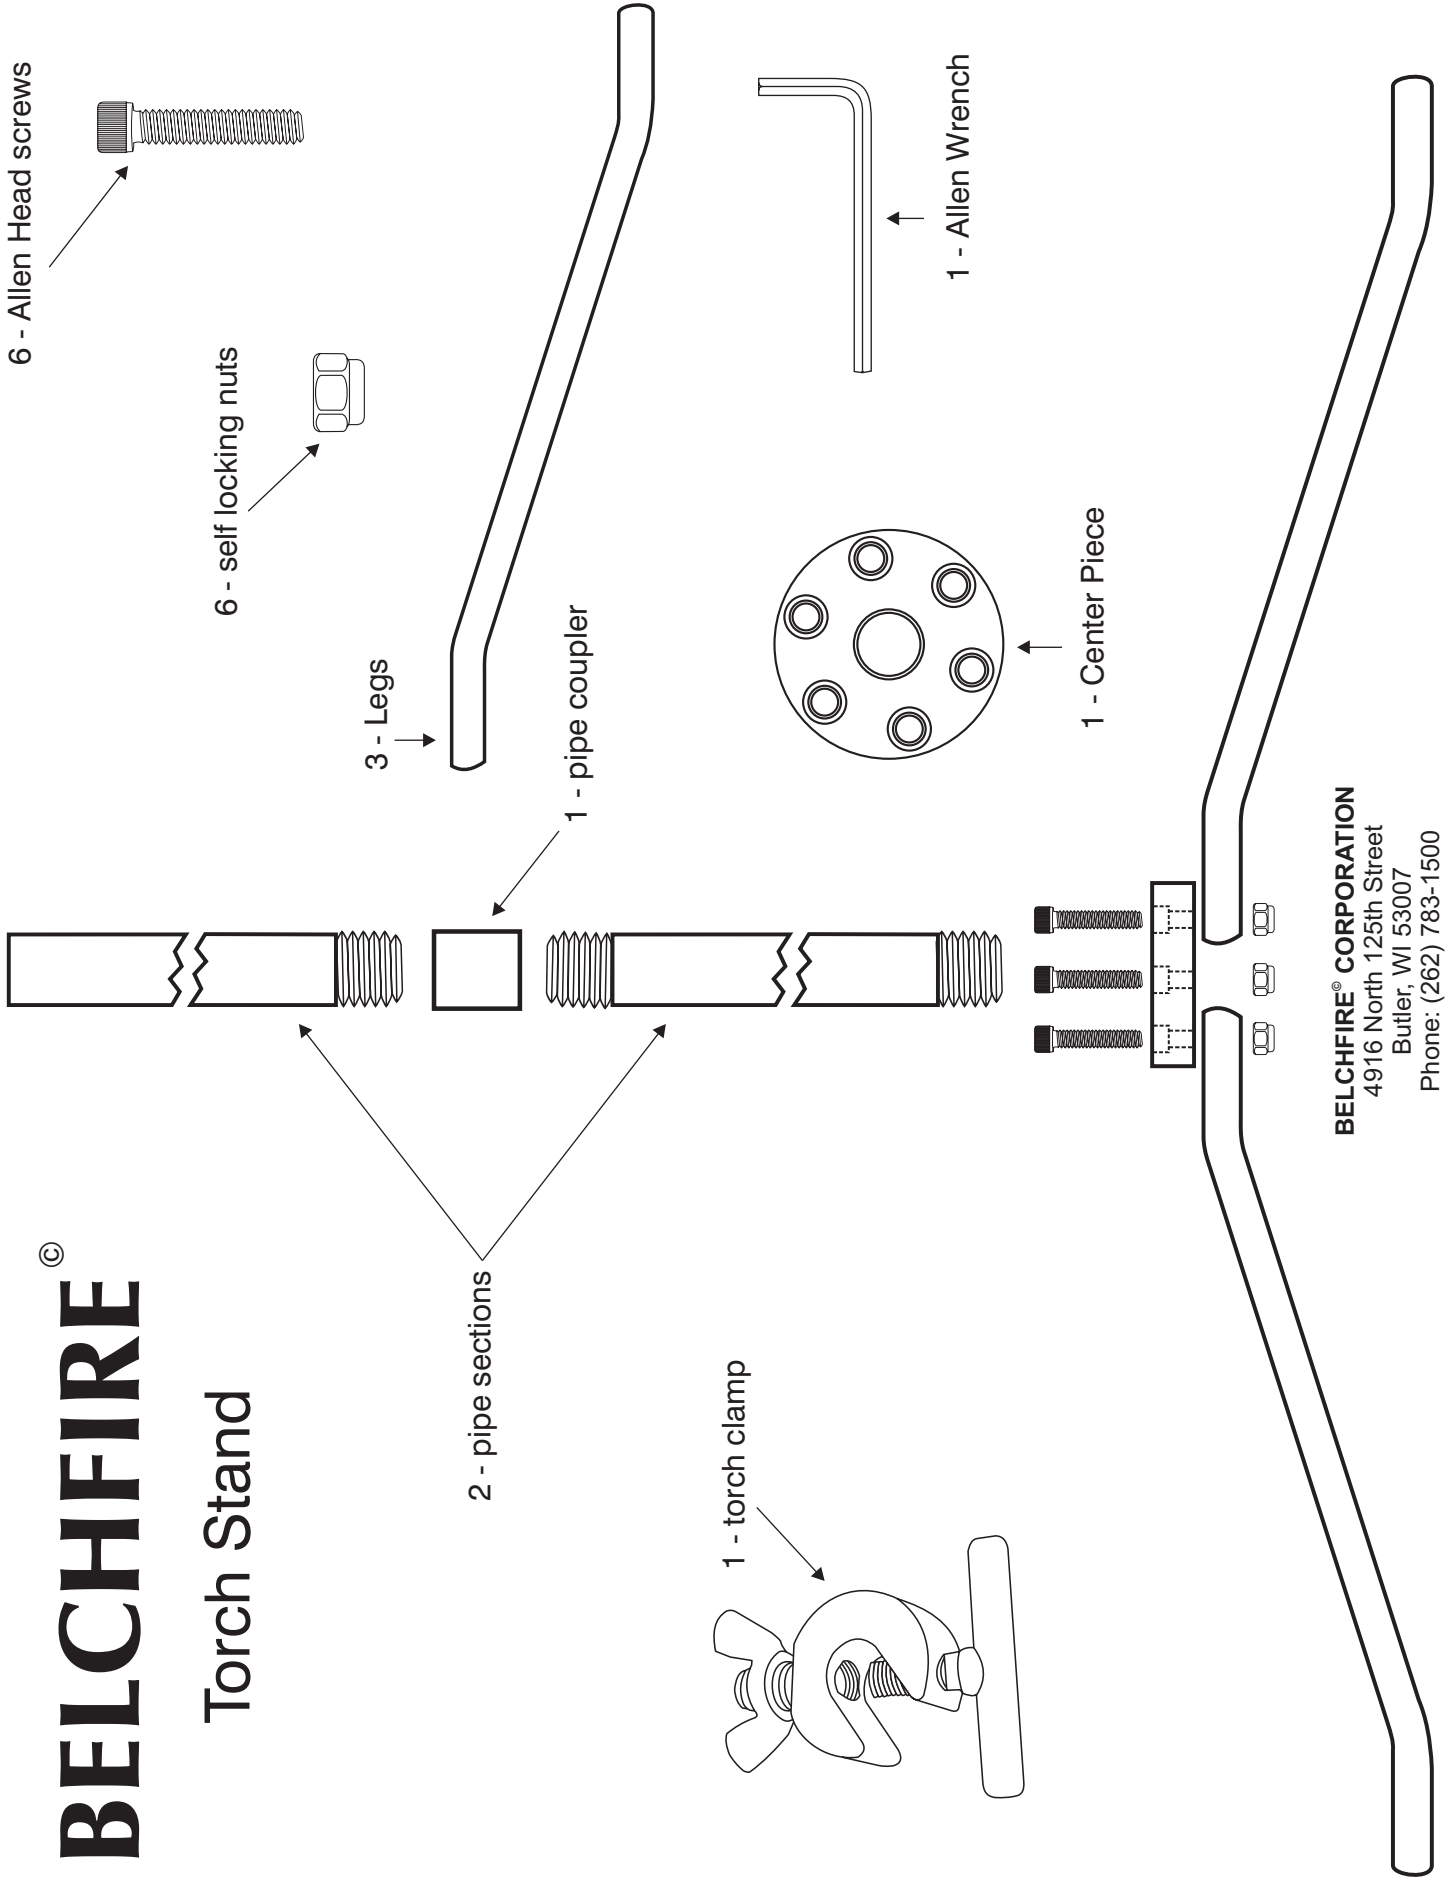

BELCHFIRE®

Torch Stand

BELCHFIRE® CORPORATION
4916 North 125th Street
Butler, WI 53007
Phone: (262) 783-1500
Fax: 1-800-387-4491