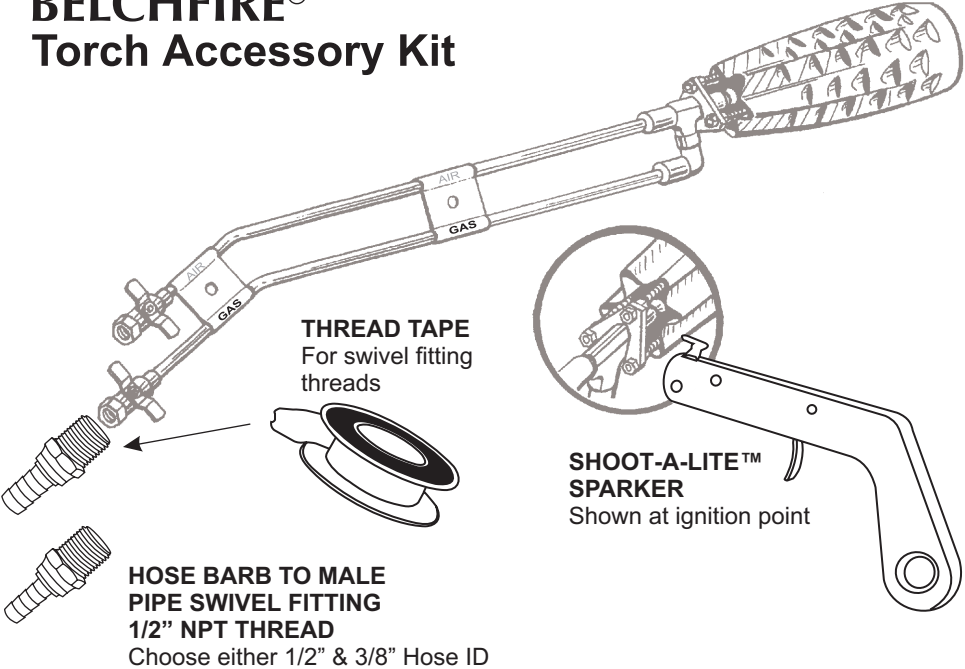

BELCHFIRE® Torch Accessory Kit

THREAD TAPE
For swivel fitting
threads

**SHOOT-A-LITE™
SPARKER**
Shown at ignition point

**HOSE BARB TO MALE
PIPE SWIVEL FITTING**
1/2" NPT THREAD
Choose either 1/2" & 3/8" Hose ID