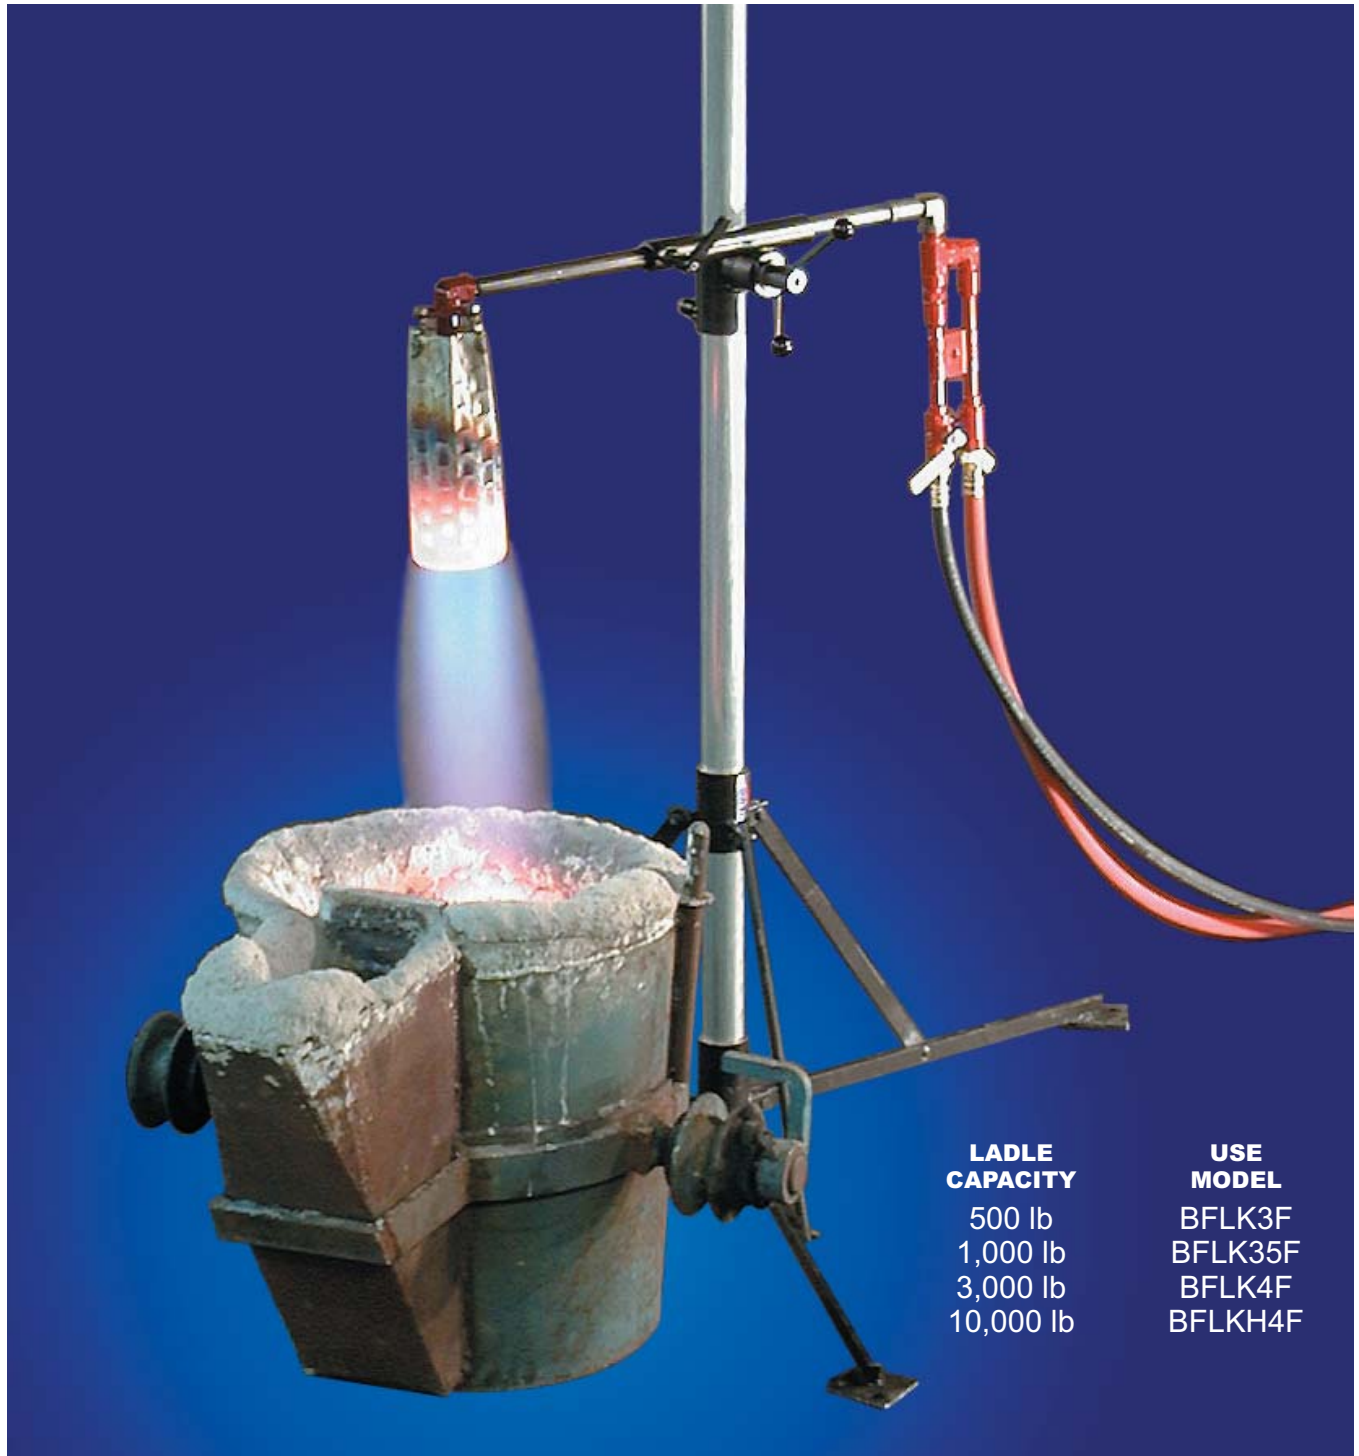

## LADLE PRE-HEATER TORCH KIT

Includes: Mixer, Chamber, 90° Head and Stand  
DOES NOT INCLUDE PIPING BETWEEN 90° HEAD AND MIXER

### LADLE CAPACITY

500 lb  
1,000 lb  
3,000 lb  
10,000 lb